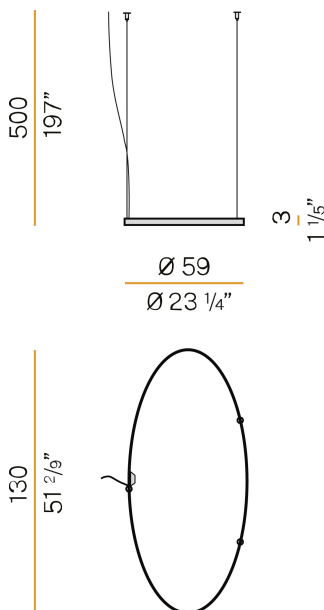

PANZERI

Zero Ellipse

24V DC
M03117.130.0410

Data sheet

CODE	M03117.130.0410
SYSTEM POWER CONSUMPTION	47W
EFFICACY	86.79lm/W
LIGHT SOURCE	LED
LIGHT SOURCE LIFETIME	L70 (B50) 60.000h
COLOUR TEMPERATURE	3000K Ra>90
LIGHT DISTRIBUTION	diffused
POWER SUPPLY	24V DC
DRIVER	remote not included
NOMINAL LUMINOUS FLUX	5670lm
LUMEN OUTPUT	4079lm
EFFICIENCY	71.9%
WEIGHT	1.53 Kg
PROTECTION DEGREE	IP20
COLOUR TOLLERANCES	SDCM 3
PACKING DIMENSIONS (CM)	71,0 x 136,0 x 10,0

Extruded polycarbonate diffuser with opaline finish.

Suspension kit with griplocks and 5m (196,9") long steel cables.

5m (196,9") long power cable in transparent PVC.

Provided without power canopy.

Technical drawing

Polar diagram